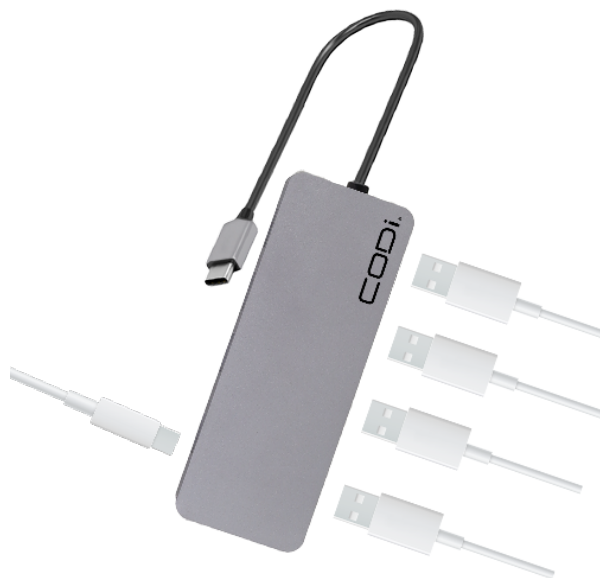

## 5-in-1 Multi-Port Hub

Expand your workspace capabilities and turn 1 USB-C port into multiple USB ports with SuperSpeed transfers, peripheral connections, and up to 100W USB-C Power Delivery.

### FEATURES

- **COMPATIBLE WITH DEVICES SUPPORTING USB-C DATA TRANSFERS AND/OR POWER DELIVERY**
- **(4) USB-A 3.0 PORTS:**  
SuperSpeed transfer rates of 5Gbps,  
SuperSpeed performance for connected peripherals,  
Backwards compatible
- **(1) USB-C PORT:**  
100W Power Delivery,  
SuperSpeed transfer rates of 10GBps,  
SuperSpeed performance for connected peripherals,  
Backwards compatible